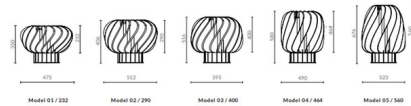

Specifications

COLOR	N/A
BODY FINISH	White
WATTAGE	8.5W
DIMMER	Dimmable
DIMENSIONS	18.7"W x 14.57"H
BULB NOT INCLUDED	1 x A19/Medium (E26)/8.5W/120V LED