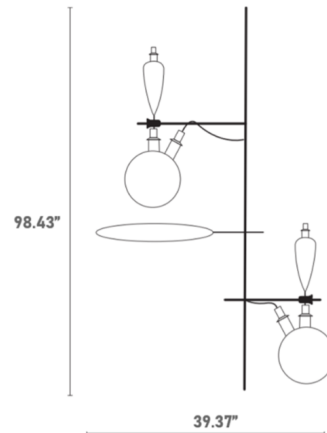

CLICK TO VIEW PRODUCT

Notes: