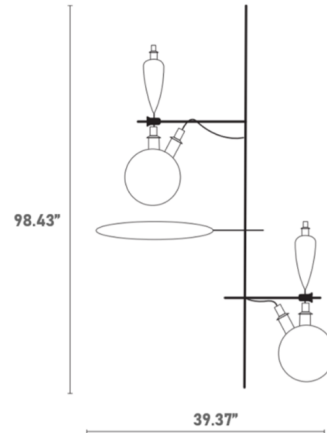

CLICK TO VIEW PRODUCT

Notes: