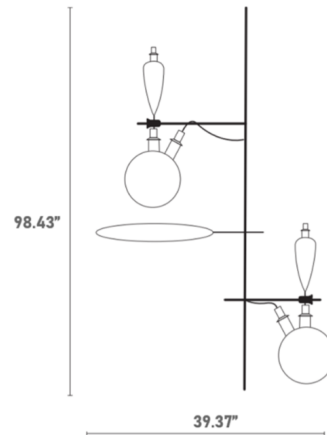

CLICK TO VIEW PRODUCT

Notes: