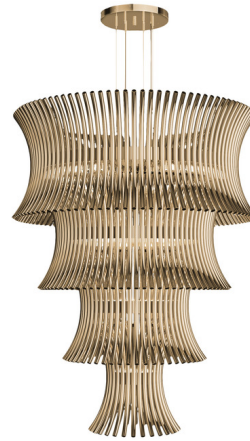

# Lightology

lightology.com  
866-954-4489  
04-24-26

Project: \_\_\_\_\_

Company: \_\_\_\_\_

Location: \_\_\_\_\_ Fixture Type: \_\_\_\_\_

SPEC #: **CSO980453**

Approved On: \_\_\_\_\_ Approved By: \_\_\_\_\_

## Flusso Chandelier By Castro Lighting

### Description

The Flusso Chandelier adds a touch of glamour to any home and a feeling of wonder to the most exquisite decors. Each plated Brass tube is shaped and assembled by hand, and give shape to idea of continuous flow. Ideal for dining rooms or bedrooms as it provides a soft and warm light that instantly provides a romantic ambiance. Finished in Gold or Nickel. CE listed.

### Specifications

COLOR	N/A
BODY FINISH	Gold
WATTAGE	1320W
DIMMER	Standard 120V
DIMENSIONS	39.37"W x 59.06"H
BULB NOT INCLUDED	33 x JCD/G9/40W/120V Halogen
OTHER BULB OPTIONS	33 x T4/G9/120V LED
COUNTRY OF ORIGIN	Portugal