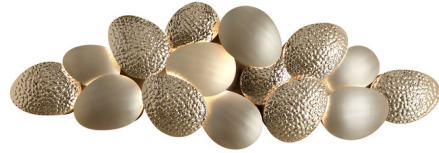

Description

The Mastery Wall Sconce pampers the eyes through its modern and singular design. Mastery's powerful yet smooth lines create an organic movement of lights and shadows that suggest elegance and glamour. This sumptuous suspension handcrafted in Brass will stand out in the most luxurious and exclusive interior decors. Finished in Gold or Nickel. CE listed.

Shown in gold

Specifications

COLOR	N/A
BODY FINISH	Gold
WATTAGE	600W
DIMMER	Standard 120V
DIMENSIONS	74.8"W x 27.56"H x 7.87"D
BULB NOT INCLUDED	15 x JCD/G9/40W/120V Halogen
OTHER BULB OPTIONS	15 x T4/G9/120V LED
COUNTRY OF ORIGIN	Portugal