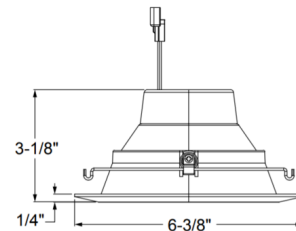

Shown in white / white baffle

Ships with: