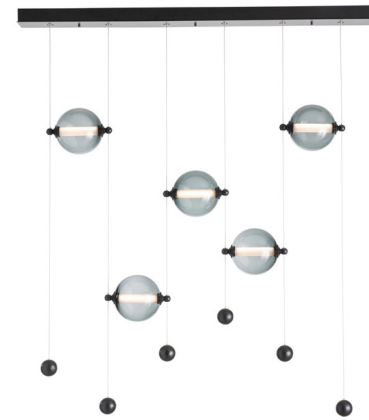

## Abacus Linear Pendant By Hubbardton Forge

### Description

The Abacus Square Pendant centralizes the focus in your room. Creating your own unique look, the blown glass globes can be moved up and down their low-voltage cable rails using tiny grippers on each side to customize each globe's position. Canopy: 4.5 inch x 27.5/41 inch rectangle. Sloped ceiling adaptable one way to 45 degrees. Lifetime Limited Warranty when installed in residential setting. Handcrafted to order by skilled artisans in Vermont, USA. Note: Each fixture supports up to fourteen total globes. Additional globes are available and sold separately.

### Specifications

COLOR	Cool Grey
BODY FINISH	Black
WATTAGE	15W
DIMMER	Low Voltage Electronic
DIMENSIONS	41"L x 5.5"W x 100"H
INTEGRATED LED MODULE	5 x LED/3W/120-277V LED
COUNTRY OF ORIGIN	United States

### Technical Information

PRODUCT DIMENSIONS	Min/Max Adjustable Length: 20" - 100"
COLOR RENDERING	90 CRI
LAMP COLOR	3000K
LUMENS/WATT	333.33
LUMINOUS FLUX	1000 lumens

Shown in black / cool grey

CLICK TO VIEW PRODUCT