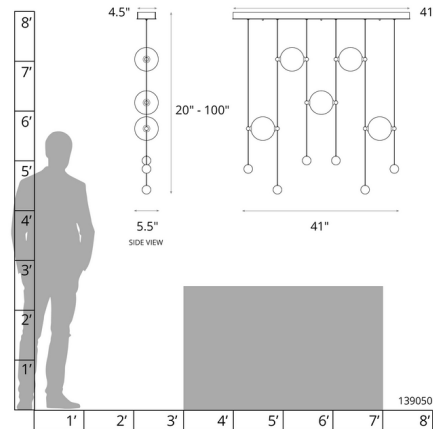

### Description

The Abacus Square Pendant centralizes the focus in your room. Creating your own unique look, the blown glass globes can be moved up and down their low-voltage cable rails using tiny grippers on each side to customize each globe's position. Canopy: 4.5 inch x 27.5/41 inch rectangle. Sloped ceiling adaptable one way to 45 degrees. Lifetime Limited Warranty when installed in residential setting. Handcrafted to order by skilled artisans in Vermont, USA. Note: Each fixture supports up to fourteen total globes. Additional globes are available and sold separately.

### Specifications

COLOR	Cool Grey
BODY FINISH	Black
WATTAGE	15W
DIMMER	Low Voltage Electronic
DIMENSIONS	41"L x 5.5"W x 100"H
INTEGRATED LED MODULE	5 x LED/3W/120-277V LED
COUNTRY OF ORIGIN	United States

### Technical Information

PRODUCT DIMENSIONS	Min/Max Adjustable Length: 20" - 100"
COLOR RENDERING	90 CRI
LAMP COLOR	3000K
LUMENS/WATT	333.33
LUMINOUS FLUX	1000 lumens

Shown in black / cool grey

CLICK TO VIEW PRODUCT