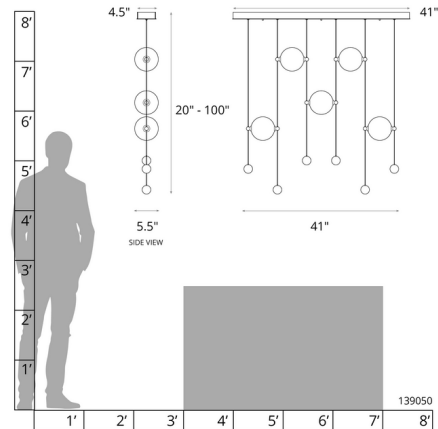

### Description

The Abacus Square Pendant centralizes the focus in your room. Creating your own unique look, the blown glass globes can be moved up and down their low-voltage cable rails using tiny grippers on each side to customize each globe's position. Canopy: 4.5 inch x 27.5/41 inch rectangle. Sloped ceiling adaptable one way to 45 degrees. Lifetime Limited Warranty when installed in residential setting. Handcrafted to order by skilled artisans in Vermont, USA. Note: Each fixture supports up to fourteen total globes. Additional globes are available and sold separately.

### Specifications

COLOR	Cool Grey
BODY FINISH	Black
WATTAGE	15W
DIMMER	Low Voltage Electronic
DIMENSIONS	41"L x 5.5"W x 100"H
INTEGRATED LED MODULE	5 x LED/3W/120-277V LED
COUNTRY OF ORIGIN	United States

### Technical Information

PRODUCT DIMENSIONS	Min/Max Adjustable Length: 20" - 100"
COLOR RENDERING	90 CRI
LAMP COLOR	3000K
LUMENS/WATT	333.33
LUMINOUS FLUX	1000 lumens

Shown in black / cool grey

CLICK TO VIEW PRODUCT