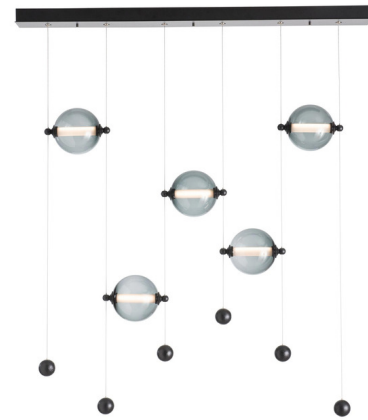

## Abacus Linear Pendant By Hubbardton Forge

### Description

The Abacus Square Pendant centralizes the focus in your room. Creating your own unique look, the blown glass globes can be moved up and down their low-voltage cable rails using tiny grippers on each side to customize each globe's position. Canopy: 4.5 inch x 27.5/41 inch rectangle. Sloped ceiling adaptable one way to 45 degrees. Lifetime Limited Warranty when installed in residential setting. Handcrafted to order by skilled artisans in Vermont, USA. Note: Each fixture supports up to fourteen total globes. Additional globes are available and sold separately.

### Specifications

COLOR	Cool Grey
BODY FINISH	Black
WATTAGE	15W
DIMMER	Low Voltage Electronic
DIMENSIONS	41"L x 5.5"W x 100"H
INTEGRATED LED MODULE	5 x LED/3W/120-277V LED
COUNTRY OF ORIGIN	United States

### Technical Information

PRODUCT DIMENSIONS	Min/Max Adjustable Length: 20" - 100"
COLOR RENDERING	90 CRI
LAMP COLOR	3000K
LUMENS/WATT	333.33
LUMINOUS FLUX	1000 lumens

Shown in black / cool grey

CLICK TO VIEW PRODUCT