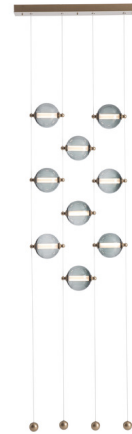

Lightology

lightology.com
866-954-4489
04-26-26

Project: _____
 Company: _____
 Location: _____ Fixture Type: _____
 SPEC #: **HUB980640**
 Approved On: _____ Approved By: _____

Abacus Ceiling-to-Floor LED Pendant By Hubbardton Forge

Description

The Abacus Ceiling-to-Floor LED Pendant centralizes the focus in your room. Creating your own unique look, the blown glass globes can be moved up and down their low-voltage cable rails using tiny grippers on each side to customize each globe's position. Canopy: 27.5 inch x 4.5 inch rectangle. Sloped ceiling adaptable one way to 45 degrees. Lifetime Limited Warranty when installed in residential setting. Handcrafted to order by skilled artisans in Vermont, USA.

Specifications

COLOR	Cool Grey
BODY FINISH	Soft Gold
WATTAGE	18W
DIMMER	Low Voltage Electronic
DIMENSIONS	22.3"L x 5.5"W x 220"H
INTEGRATED LED MODULE	6 x LED/3W/120-277V LED
COUNTRY OF ORIGIN	United States

Technical Information

PRODUCT DIMENSIONS	Min/Max Adjustable Length: 30" - 220"
COLOR RENDERING	90 CRI
LAMP COLOR	3000K
LUMENS/WATT	400.00
LUMINOUS FLUX	1200 lumens

Shown in soft gold / cool grey

CLICK TO VIEW PRODUCT