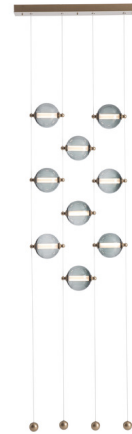

Lightology

lightology.com
866-954-4489
07-07-26

Project: _____
 Company: _____
 Location: _____ Fixture Type: _____
 SPEC #: **HUB980640**
 Approved On: _____ Approved By: _____

Abacus Ceiling-to-Floor LED Pendant By Hubbardton Forge

Description

The Abacus Ceiling-to-Floor LED Pendant centralizes the focus in your room. Creating your own unique look, the blown glass globes can be moved up and down their low-voltage cable rails using tiny grippers on each side to customize each globe's position. Canopy: 27.5 inch x 4.5 inch rectangle. Sloped ceiling adaptable one way to 45 degrees. Lifetime Limited Warranty when installed in residential setting. Handcrafted to order by skilled artisans in Vermont, USA.

Specifications

COLOR	Cool Grey
BODY FINISH	Soft Gold
WATTAGE	18W
DIMMER	Low Voltage Electronic
DIMENSIONS	22.3"L x 5.5"W x 220"H
INTEGRATED LED MODULE	6 x LED/3W/120-277V LED
COUNTRY OF ORIGIN	United States

Technical Information

PRODUCT DIMENSIONS	Min/Max Adjustable Length: 30" - 220"
COLOR RENDERING	90 CRI
LAMP COLOR	3000K
LUMENS/WATT	400.00
LUMINOUS FLUX	1200 lumens

Shown in soft gold / cool grey

CLICK TO VIEW PRODUCT