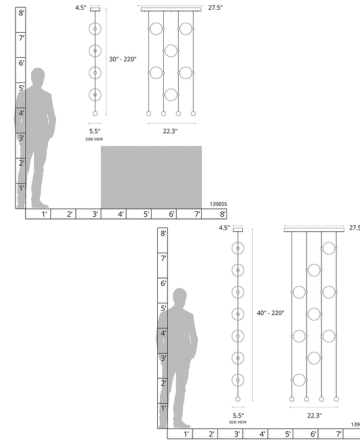

Description

The Abacus Ceiling-to-Floor LED Pendant centralizes the focus in your room. Creating your own unique look, the blown glass globes can be moved up and down their low-voltage cable rails using tiny grippers on each side to customize each globe's position. Canopy: 27.5 inch x 4.5 inch rectangle. Sloped ceiling adaptable one way to 45 degrees. Lifetime Limited Warranty when installed in residential setting. Handcrafted to order by skilled artisans in Vermont, USA.

Specifications

COLOR	Cool Grey
BODY FINISH	Soft Gold
WATTAGE	18W
DIMMER	Low Voltage Electronic
DIMENSIONS	22.3"L x 5.5"W x 220"H
INTEGRATED LED MODULE	6 x LED/3W/120-277V LED
COUNTRY OF ORIGIN	United States

Technical Information

PRODUCT DIMENSIONS	Min/Max Adjustable Length: 30" - 220"
COLOR RENDERING	90 CRI
LAMP COLOR	3000K
LUMENS/WATT	400.00
LUMINOUS FLUX	1200 lumens

Shown in soft gold / cool grey

CLICK TO VIEW PRODUCT