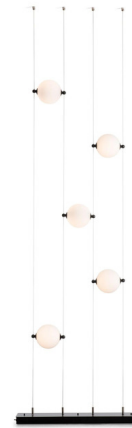

## Abacus Floor to Ceiling Plug-In LED Lamp By Hubbardton Forge

### Description

The extraordinary Abacus Floor to Ceiling Plug-In LED Lamp, true to its namesake, allows for exceptional customization. Its five blown glass globes can be moved up and down their low-voltage cable rails using tiny grippers on each side that allow the globes to be positioned at will. With ceiling anchors for stability, the Abacus Floor lamp can be plugged in to any grounded 3-prong outlet. Five globes are included, however, each lamp supports up to fourteen total globes. Additional globes are available and sold separately. Overall height is adjustable from 30 to 240 inches. Slope ceiling adaptable. On/Off toggle switch on base. Lifetime Limited Warranty when installed in residential setting. Handcrafted to order by skilled artisans in Vermont, USA.

### Specifications

COLOR . . . . . Opal  
BODY FINISH . . . . . Black  
WATTAGE . . . . . 15W  
DIMMER . . . . . N/A  
DIMENSIONS . . . . . 27.5"L x 5.5"W x 240"H  
INTEGRATED LED MODULE . . . . . 5 x LED/3W/120V LED  
COUNTRY OF ORIGIN . . . . . United States

### Technical Information

PRODUCT DIMENSIONS . . . . . Cord: 180"  
COLOR RENDERING . . . . . 90 CRI  
LAMP COLOR . . . . . 3000K  
LUMENS/WATT . . . . . 333.33  
LUMINOUS FLUX . . . . . 1000 lumens

Shown in black / opal