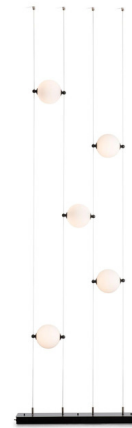

Lightology

lightology.com
866-954-4489
05-16-26

Project: _____

Company: _____

Location: _____ Fixture Type: _____

SPEC #: **HUB980663**

Approved On: _____ Approved By: _____

Abacus Floor to Ceiling Plug-In LED Lamp By Hubbardton Forge

Description

The extraordinary Abacus Floor to Ceiling Plug-In LED Lamp, true to its namesake, allows for exceptional customization. Its five blown glass globes can be moved up and down their low-voltage cable rails using tiny grippers on each side that allow the globes to be positioned at will. With ceiling anchors for stability, the Abacus Floor lamp can be plugged in to any grounded 3-prong outlet. Five globes are included, however, each lamp supports up to fourteen total globes. Additional globes are available and sold separately. Overall height is adjustable from 30 to 240 inches. Slope ceiling adaptable. On/Off toggle switch on base. Lifetime Limited Warranty when installed in residential setting. Handcrafted to order by skilled artisans in Vermont, USA.

Specifications

COLOR Opal
BODY FINISH Black
WATTAGE 15W
DIMMER N/A
DIMENSIONS 27.5"L x 5.5"W x 240"H
INTEGRATED LED MODULE 5 x LED/3W/120V LED
COUNTRY OF ORIGIN United States

Technical Information

PRODUCT DIMENSIONS Cord: 180"
COLOR RENDERING 90 CRI
LAMP COLOR 3000K
LUMENS/WATT 333.33
LUMINOUS FLUX 1000 lumens

Shown in black / opal

CLICK TO VIEW PRODUCT

Notes: