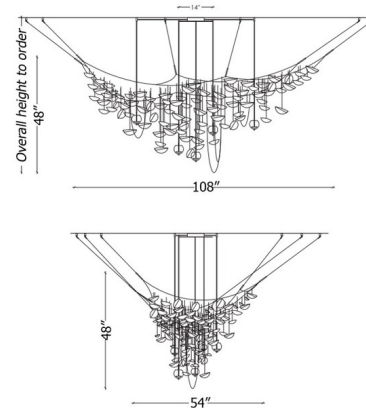

Specifications

COLOR Alabaster White
 BODY FINISH Brushed Gold
 WATTAGE N/A
 DIMMER Dimmable
 DIMENSIONS 108"L x 54"W x 48"H
 INTEGRATED LED MODULE 5 x LED/120V LED
 COUNTRY OF ORIGIN Canada

Technical Information

PRODUCT DIMENSIONS Overall Height: Specified upon ordering
 LAMP COLOR 2200K

Shown in brushed gold / alabaster white

CLICK TO VIEW PRODUCT

Notes: