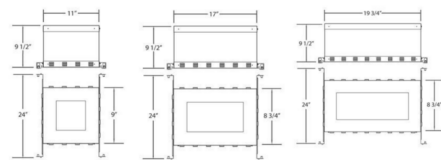

CLICK TO VIEW PRODUCT

Notes: