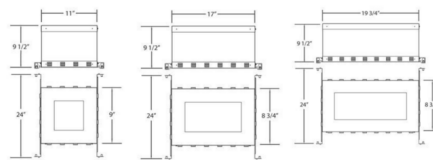

### Description

The 4 Inch Multiples Series New Construction IC Housing for flangeless (trimless) trims. IC designation allows insulation to be in direct contact with housing. Cutout: Designed for use with integrated LED or 120 volt GU10 MR16 multiples flangeless (trimless) trims. ETL listed. Note: A complete fixture includes a housing and trim, sold separately.

### Specifications

REFLECTOR/BAFFLE COLOR	N/A
BODY FINISH	Steel
WATTAGE	N/A
DIMMER	N/A
DIMENSIONS	17"W x 9.5"H x 8.75"D
BULB	N/A
COUNTRY OF ORIGIN	Canada

### Technical Information

APERTURE SIZE	4.000"
APERTURE SHAPE	Rectangular
HOUSING HEIGHT	10"
HOUSING TYPE	New construction IC
CEILING TYPE	Drywall Trimless/Flush
FUNCTION	Adjustable Accent

Shown in steel