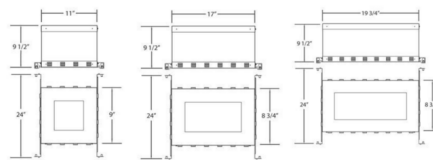

CLICK TO VIEW PRODUCT

Notes: