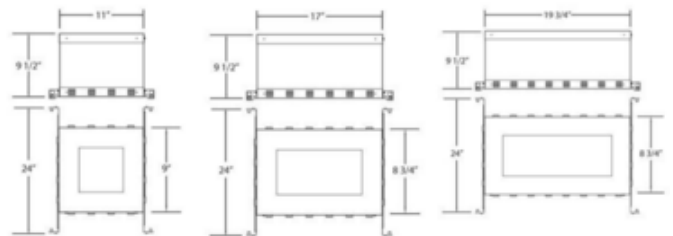

COMPANY	PROJECT	FIXTURE TYPE	APPROVED BY	DATE