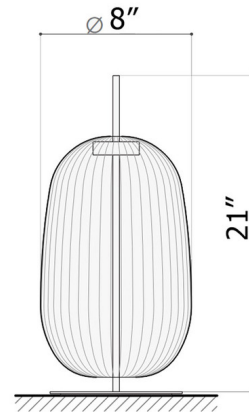

CLICK TO VIEW PRODUCT

Notes: