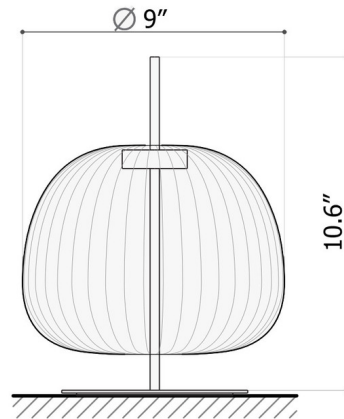

CLICK TO VIEW PRODUCT

Notes: