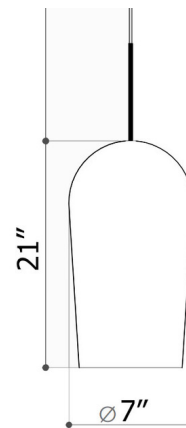

Shown in dark gray / gold metallic

Specifications

COLOR	Gold Metallic
BODY FINISH	Dark Gray
WATTAGE	7W
DIMMER	N/A
DIMENSIONS	7"W x 13"H
INTEGRATED LED MODULE	1 x LED/7W/24V LED
COUNTRY OF ORIGIN	Italy

Technical Information

PRODUCT DIMENSIONS	Cable Length: 78"
LAMP COLOR	2700K
LUMENS/WATT	57.14
LUMINOUS FLUX	400 lumens

CLICK TO VIEW PRODUCT

Notes: