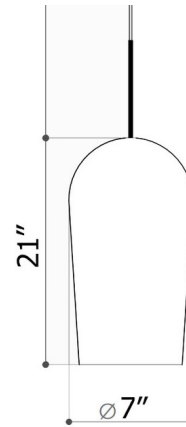

### Specifications

COLOR . . . . . Gold Metallic  
BODY FINISH . . . . . Dark Gray  
WATTAGE . . . . . 7W  
DIMMER . . . . . N/A  
DIMENSIONS . . . . . 7"W x 13"H  
INTEGRATED LED MODULE . . . . . 1 x LED/7W/24V LED  
COUNTRY OF ORIGIN . . . . . Italy

### Technical Information

PRODUCT DIMENSIONS . . . . . Cable Length: 78"  
LAMP COLOR . . . . . 2700K  
LUMENS/WATT . . . . . 5714  
LUMINOUS FLUX . . . . . 400 lumens

CLICK TO VIEW PRODUCT

Notes: