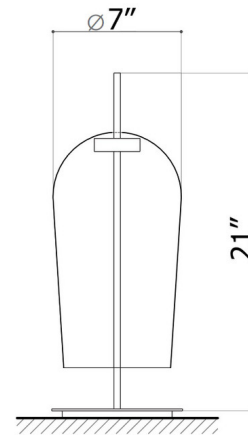

Shown in dark gray / gold metallic

Specifications

COLOR	Gold Metallic
BODY FINISH	Dark Gray
WATTAGE	7W
DIMMER	N/A
DIMENSIONS	7"W x 13"H
INTEGRATED LED MODULE	1 x LED/7W/24V LED
COUNTRY OF ORIGIN	Italy

Technical Information