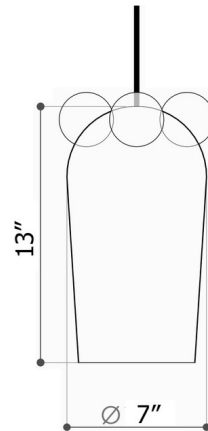

CLICK TO VIEW PRODUCT

Notes: