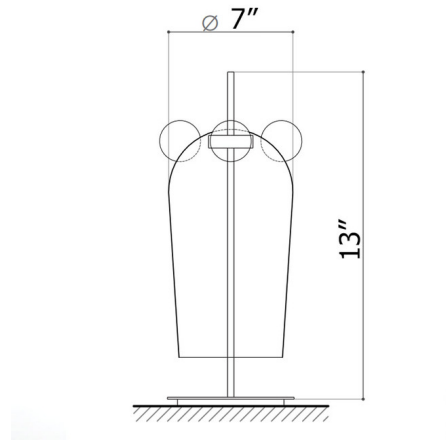

Shown in black / clear

CLICK TO VIEW PRODUCT

Notes: