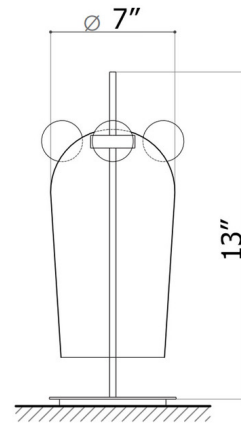

Shown in black / clear

Specifications

COLOR	Clear
BODY FINISH	Black
WATTAGE	7W
DIMMER	N/A
DIMENSIONS	7"W x 13"H
INTEGRATED LED MODULE	1 x LED/7W/120V LED
COUNTRY OF ORIGIN	Italy

Technical Information

LAMP COLOR	2700K
LUMENS/WATT	5714
LUMINOUS FLUX	400 lumens