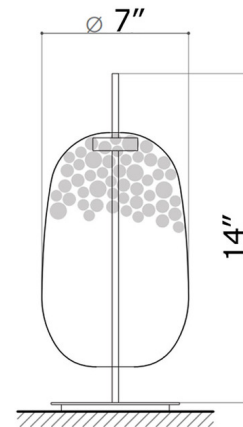

Shown in dark grey / clear

Specifications

COLOR	Clear
BODY FINISH	Dark Grey
WATTAGE	7W
DIMMER	Included
DIMENSIONS	7"W x 14"H
INTEGRATED LED MODULE	1 x LED/7W/120V LED
COUNTRY OF ORIGIN	Italy

Technical Information