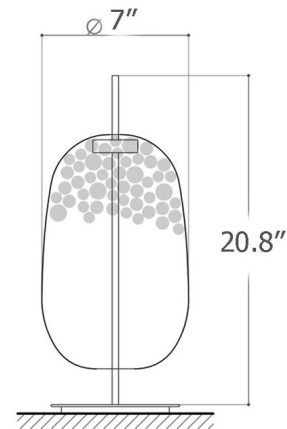

### Specifications

COLOR	Clear
BODY FINISH	Dark Grey
WATTAGE	7W
DIMMER	Included
DIMENSIONS	7"W x 20.8"H
INTEGRATED LED MODULE	1 x LED/7W/120V LED
COUNTRY OF ORIGIN	Italy