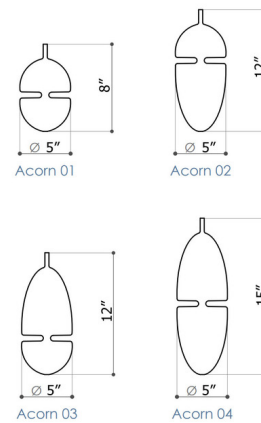

### Specifications

COLOR	Clear
BODY FINISH	Brown Mesh
WATTAGE	N/A
DIMMER	N/A
DIMENSIONS	5"W x 8"H
BULB	N/A
COUNTRY OF ORIGIN	Italy

CLICK TO VIEW PRODUCT

Notes: