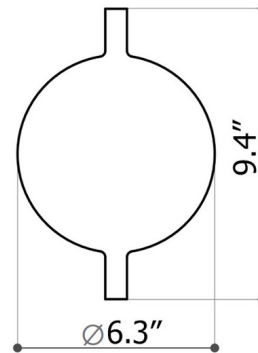

Shown in brown mesh / metallic

Berry

Specifications

COLOR	Metallic
BODY FINISH	Brown Mesh
WATTAGE	N/A
DIMMER	N/A
DIMENSIONS	6.2"W x 9.4"H
BULB	N/A
COUNTRY OF ORIGIN	Italy

CLICK TO VIEW PRODUCT

Notes: