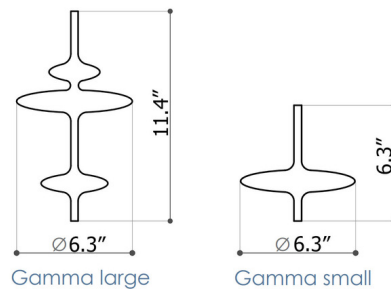

### Specifications

COLOR	Clear
BODY FINISH	Black Mesh
WATTAGE	N/A
DIMMER	N/A
DIMENSIONS	6.3"W x 11.4"H
BULB	N/A
COUNTRY OF ORIGIN	Italy

CLICK TO VIEW PRODUCT

Notes: