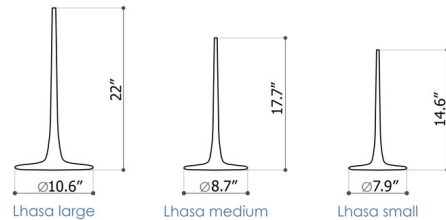

By Melogranoblu

Description

Part of the Hydra Collection, the Lhasa Pendant lives with a simplicity dancing between design and applied art. Available with a Frosted or Clear ruled handblown glass shade and a metallic mesh cord in a variety of hues. Choice of three different pendant sizes. The glass pendant itself is not illuminated. An illuminated multi-port canopy or recessed lighting system is required for illumination, sold separately. With Lhasa it is possible to create countless light configurations suitable for all architectural interiors. Lhasa suspensions look most striking when placed in a group. Handmade in Italy.

Shown in black mesh / frosted

Specifications

COLOR	Frosted
BODY FINISH	Black Mesh
WATTAGE	N/A
DIMMER	N/A
DIMENSIONS	10.6"W x 22"H
BULB	N/A
COUNTRY OF ORIGIN	Italy

CLICK TO VIEW PRODUCT

Notes: