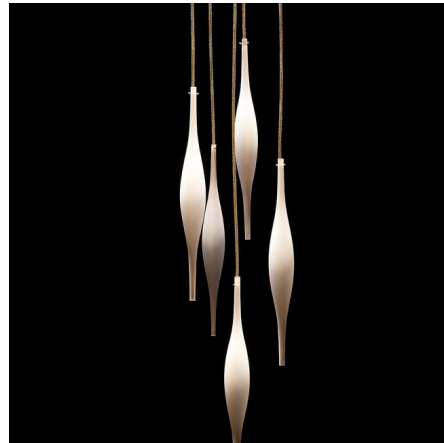

Lightology

lightology.com
866-954-4489
07-07-26

Project: _____

Company: _____

Location: _____ Fixture Type: _____

SPEC #: **MEL980796**

Approved On: _____ Approved By: _____

Delta Glass Pendant Shade

By Melogranoblu

Description

Part of the Hydra Collection, the Delta Pendant lives with a simplicity dancing between design and applied art. Available with a Frosted handblown glass shade and a metallic mesh cord in variety of hues. The glass pendant itself is not illuminated. An illuminated multi-port canopy, inner light element, or recessed lighting system is required for illumination, sold separately. With Delta it is possible to create countless light configurations suitable for all architectural interiors. Delta suspensions look most striking when placed in a group. Handmade in Italy.

Shown in gold mesh / frosted

Delta

Specifications

COLOR	Frosted
BODY FINISH	Gold Mesh
WATTAGE	N/A
DIMMER	N/A
DIMENSIONS	2.5"W x 20"H
BULB	N/A
COUNTRY OF ORIGIN	Italy

CLICK TO VIEW PRODUCT

Notes: