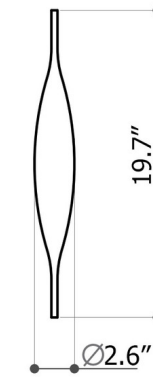

Lightology

lightology.com
866-954-4489
07-07-26

Project: _____

Company: _____

Location: _____ Fixture Type: _____

SPEC #: **MEL980796**

Approved On: _____ Approved By: _____

Delta Glass Pendant Shade

By Melogranoblu

Description

Part of the Hydra Collection, the Delta Pendant lives with a simplicity dancing between design and applied art. Available with a Frosted handblown glass shade and a metallic mesh cord in variety of hues. The glass pendant itself is not illuminated. An illuminated multi-port canopy, inner light element, or recessed lighting system is required for illumination, sold separately. With Delta it is possible to create countless light configurations suitable for all architectural interiors. Delta suspensions look most striking when placed in a group. Handmade in Italy.

Shown in gold mesh / frosted

Delta

Specifications

COLOR	Frosted
BODY FINISH	Gold Mesh
WATTAGE	N/A
DIMMER	N/A
DIMENSIONS	2.5"W x 20"H
BULB	N/A
COUNTRY OF ORIGIN	Italy

CLICK TO VIEW PRODUCT

Notes: