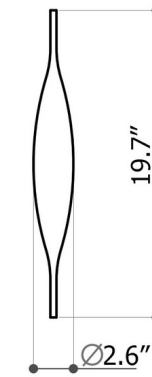

By Melogranoblu

Description

Part of the Hydra Collection, the Delta Pendant lives with a simplicity dancing between design and applied art. Available with a Frosted handblown glass shade and a metallic mesh cord in variety of hues. The glass pendant itself is not illuminated. An illuminated multi-port canopy, inner light element, or recessed lighting system is required for illumination, sold separately. With Delta it is possible to create countless light configurations suitable for all architectural interiors. Delta suspensions look most striking when placed in a group. Handmade in Italy.

Specifications

COLOR	Frosted
BODY FINISH	Gold Mesh
WATTAGE	N/A
DIMMER	N/A
DIMENSIONS	.25"W x 20"H
BULB	N/A
COUNTRY OF ORIGIN	Italy

Shown in gold mesh / frosted

Delta

CLICK TO VIEW PRODUCT

Notes: