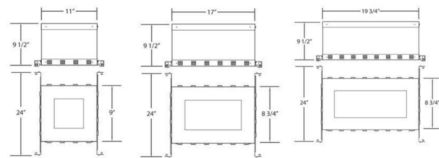

CLICK TO VIEW PRODUCT

Notes: