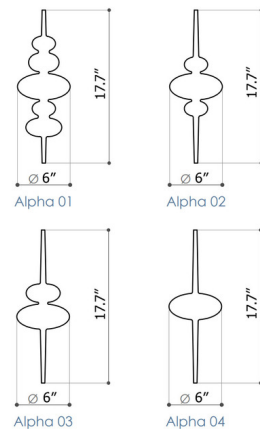

Specifications

COLOR	Frosted
BODY FINISH	Black Mesh
WATTAGE	N/A
DIMMER	N/A
DIMENSIONS	6"W x 17.7"H
BULB	N/A
COUNTRY OF ORIGIN	Italy

Technical Information

PRODUCT DIMENSIONS Cord Length: 36"

Shown in black mesh / frosted