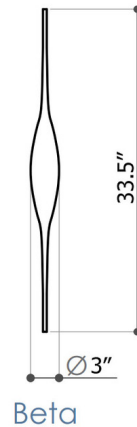

By Melogranoblu

Description

Part of the Hydra Collection, the streamlined Beta Pendant features Transparent or Frosted handblown ruled glass, acting as diffusers for recessed lights. Available with a metallic mesh cord in a variety of colors. The glass pendant itself is not illuminated. An illuminated multi-port canopy, inner light element, or recessed lighting system is required for illumination, sold separately. With Beta it is possible to create countless light configurations suitable for all architectural interiors. Beta suspensions look most striking when placed in a group. Handmade in Italy.

Specifications

COLOR	Transparent
BODY FINISH	Gold Mesh
WATTAGE	N/A
DIMMER	N/A
DIMENSIONS	3"W x 33.5"H
BULB	N/A
COUNTRY OF ORIGIN	Italy

Shown in gold mesh / transparent

CLICK TO VIEW PRODUCT

Notes: