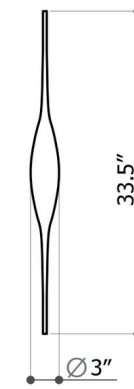

Lightology

lightology.com
866-954-4489
06-29-26

Project: _____

Company: _____

Location: _____ Fixture Type: _____

SPEC #: **MEL980836**

Approved On: _____ Approved By: _____

Beta Glass Pendant Shade

By Melogranoblu

Description

Part of the Hydra Collection, the streamlined Beta Pendant features Transparent or Frosted handblown ruled glass, acting as diffusers for recessed lights. Available with a metallic mesh cord in a variety of colors. The glass pendant itself is not illuminated. An illuminated multi-port canopy, inner light element, or recessed lighting system is required for illumination, sold separately. With Beta it is possible to create countless light configurations suitable for all architectural interiors. Beta suspensions look most striking when placed in a group. Handmade in Italy.

Shown in silver mesh / transparent

Beta

Specifications

COLOR	Transparent
BODY FINISH	Silver Mesh
WATTAGE	N/A
DIMMER	N/A
DIMENSIONS	3"W x 33.5"H
BULB	N/A
COUNTRY OF ORIGIN	Italy

CLICK TO VIEW PRODUCT

Notes: