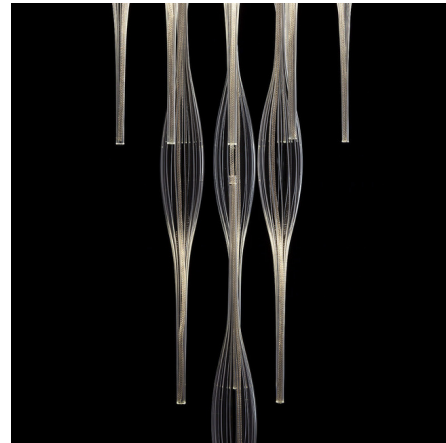

Lightology

lightology.com
866-954-4489
04-27-26

Project: _____

Company: _____

Location: _____ Fixture Type: _____

SPEC #: **MEL980836**

Approved On: _____ Approved By: _____

Beta Glass Pendant Shade

By Melogranoblu

Description

Part of the Hydra Collection, the streamlined Beta Pendant features Transparent or Frosted handblown ruled glass, acting as diffusers for recessed lights. Available with a metallic mesh cord in a variety of colors. The glass pendant itself is not illuminated. An illuminated multi-port canopy, inner light element, or recessed lighting system is required for illumination, sold separately. With Beta it is possible to create countless light configurations suitable for all architectural interiors. Beta suspensions look most striking when placed in a group. Handmade in Italy.

Shown in silver mesh / transparent

Beta

Specifications

COLOR	Transparent
BODY FINISH	Silver Mesh
WATTAGE	N/A
DIMMER	N/A
DIMENSIONS	3"W x 33.5"H
BULB	N/A
COUNTRY OF ORIGIN	Italy

CLICK TO VIEW PRODUCT

Notes: