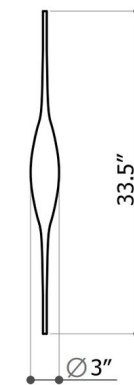

Lightology

lightology.com
866-954-4489
04-27-26

Project: _____

Company: _____

Location: _____ Fixture Type: _____

SPEC #: **MEL980836**

Approved On: _____ Approved By: _____

Beta Glass Pendant Shade

By Melogranoblu

Description

Part of the Hydra Collection, the streamlined Beta Pendant features Transparent or Frosted handblown ruled glass, acting as diffusers for recessed lights. Available with a metallic mesh cord in a variety of colors. The glass pendant itself is not illuminated. An illuminated multi-port canopy, inner light element, or recessed lighting system is required for illumination, sold separately. With Beta it is possible to create countless light configurations suitable for all architectural interiors. Beta suspensions look most striking when placed in a group. Handmade in Italy.

Shown in silver mesh / transparent

Beta

Specifications

COLOR	Transparent
BODY FINISH	Silver Mesh
WATTAGE	N/A
DIMMER	N/A
DIMENSIONS	3"W x 33.5"H
BULB	N/A
COUNTRY OF ORIGIN	Italy

CLICK TO VIEW PRODUCT

Notes: