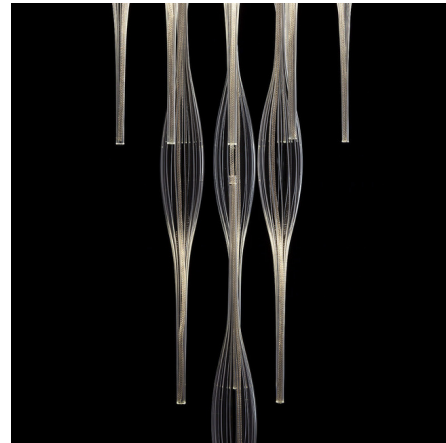

Lightology

lightology.com
866-954-4489
06-29-26

Project: _____

Company: _____

Location: _____ Fixture Type: _____

SPEC #: **MEL980836**

Approved On: _____ Approved By: _____

Beta Glass Pendant Shade

By Melogranoblu

Description

Part of the Hydra Collection, the streamlined Beta Pendant features Transparent or Frosted handblown ruled glass, acting as diffusers for recessed lights. Available with a metallic mesh cord in a variety of colors. The glass pendant itself is not illuminated. An illuminated multi-port canopy, inner light element, or recessed lighting system is required for illumination, sold separately. With Beta it is possible to create countless light configurations suitable for all architectural interiors. Beta suspensions look most striking when placed in a group. Handmade in Italy.

Shown in silver mesh / transparent

Beta

Specifications

COLOR	Transparent
BODY FINISH	Silver Mesh
WATTAGE	N/A
DIMMER	N/A
DIMENSIONS	3"W x 33.5"H
BULB	N/A
COUNTRY OF ORIGIN	Italy

CLICK TO VIEW PRODUCT

Notes: