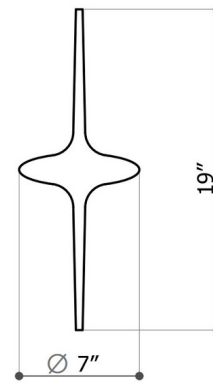

Specifications

COLOR	Transparent
BODY FINISH	Silver Mesh
WATTAGE	N/A
DIMMER	N/A
DIMENSIONS	7"W x 19"H
BULB	N/A
COUNTRY OF ORIGIN	Italy

Shown in silver mesh / transparent

Datura

CLICK TO VIEW PRODUCT

Notes: