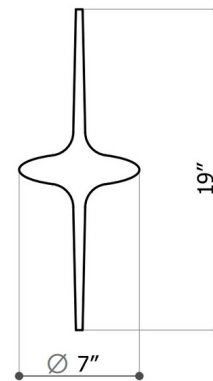

### Specifications

COLOR	Transparent
BODY FINISH	Silver Mesh
WATTAGE	N/A
DIMMER	N/A
DIMENSIONS	7"W x 19"H
BULB	N/A
COUNTRY OF ORIGIN	Italy

Shown in silver mesh / transparent

Datura

CLICK TO VIEW PRODUCT

Notes: