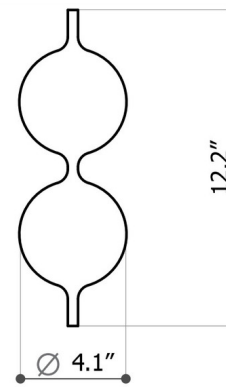

Lightology

lightology.com
866-954-4489
06-04-26

Project: _____

Company: _____

Location: _____ Fixture Type: _____

SPEC #: **MEL980843**

Approved On: _____ Approved By: _____

Lambda Glass Pendant Shade

By Melogranoblu

Description

Part of the Hydra Collection, the Lambda Pendant lives with a simplicity dancing between design and applied art. Available with a Transparent or Frosted handblown glass shade and a metallic mesh cord in a variety of colors. The glass pendant itself is not illuminated. An illuminated multi-port canopy or recessed lighting system is required for illumination, sold separately. With Lambda it is possible to create countless light configurations suitable for all architectural interiors. Lambda suspensions look most striking when placed in a group. Handmade in Italy.

Shown in copper mesh / transparent

Lambda

Specifications

COLOR	Transparent
BODY FINISH	Copper Mesh
WATTAGE	N/A
DIMMER	N/A
DIMENSIONS	4.1"W x 12.2"H
BULB	N/A
COUNTRY OF ORIGIN	Italy

CLICK TO VIEW PRODUCT

Notes: