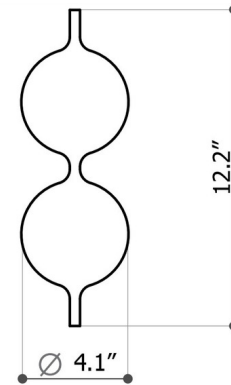

By Melogranoblu

Description

Part of the Hydra Collection, the Lambda Pendant lives with a simplicity dancing between design and applied art. Available with a Transparent or Frosted handblown glass shade and a metallic mesh cord in a variety of colors. The glass pendant itself is not illuminated. An illuminated multi-port canopy or recessed lighting system is required for illumination, sold separately. With Lambda it is possible to create countless light configurations suitable for all architectural interiors. Lambda suspensions look most striking when placed in a group. Handmade in Italy.

Shown in copper mesh / transparent

Lambda

Specifications

COLOR	Transparent
BODY FINISH	Copper Mesh
WATTAGE	N/A
DIMMER	N/A
DIMENSIONS	4.1"W x 12.2"H
BULB	N/A
COUNTRY OF ORIGIN	Italy

CLICK TO VIEW PRODUCT

Notes: