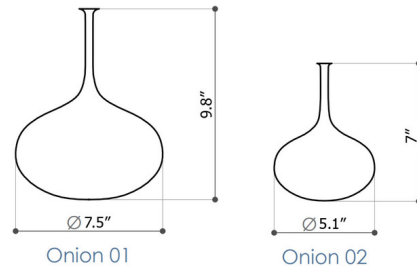

Shown in black mesh / frosted

Specifications

COLOR	Frosted
BODY FINISH	Black Mesh
WATTAGE	N/A
DIMMER	N/A
DIMENSIONS	7.5"W x 9.8"H
BULB	N/A
COUNTRY OF ORIGIN	Italy

CLICK TO VIEW PRODUCT

Notes: