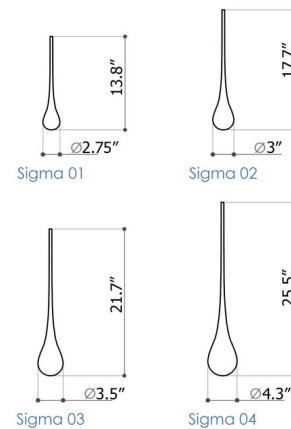

### Specifications

COLOR	Frosted
BODY FINISH	Brown Mesh
WATTAGE	N/A
DIMMER	N/A
DIMENSIONS	2.75"W x 13.8"H
BULB	N/A
COUNTRY OF ORIGIN	Italy

CLICK TO VIEW PRODUCT

Notes: