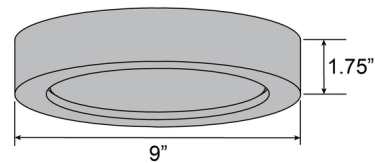

### Specifications

COLOR	Acrylic
BODY FINISH	White
WATTAGE	18W
DIMMER	Low Voltage Electronic
DIMENSIONS	9"W x 1.75"H
INTEGRATED LED MODULE	1 x LED/18W/120V LED
COUNTRY OF ORIGIN	China