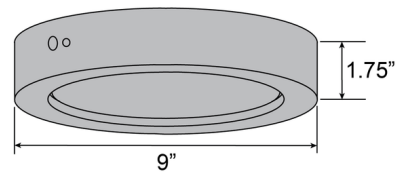

CLICK TO VIEW PRODUCT

Notes: