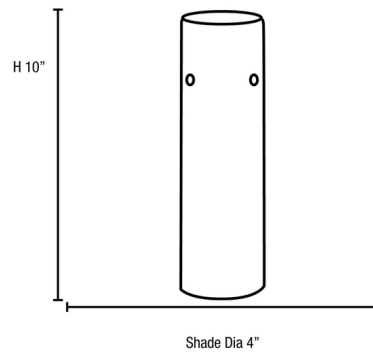

By Access

Description

This is a glass shade for the Access Glass Cylinder Pendants. Suitable for commercial or residential use.

Specifications

COLOR	Red
BODY FINISH	N/A
WATTAGE	N/A
DIMMER	N/A
DIMENSIONS	4"W x 10"H
BULB	N/A
COUNTRY OF ORIGIN	China

Shown in red

CLICK TO VIEW PRODUCT

Notes: