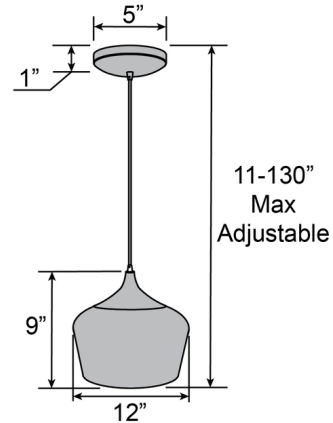

The Blend Pendant features metal construction with a wood accent. Suitable for commercial or residential use.

Specifications

COLOR	N/A
BODY FINISH	Black
WATTAGE	10W
DIMMER	Low Voltage Electronic
DIMENSIONS	12"W x 9"H
BULB INCLUDED	1 x A19/Medium (E26)/10W/120V LED
COUNTRY OF ORIGIN	China

Technical Information

PRODUCT DIMENSIONS	Body: 5 inch diameter. Comes with a 11"-130" adjustable cord.
COLOR RENDERING	90 CRI
LAMP COLOR	3000K
LUMENS/WATT	80.00
LUMINOUS FLUX	800 lumens

Shown in black

CLICK TO VIEW PRODUCT