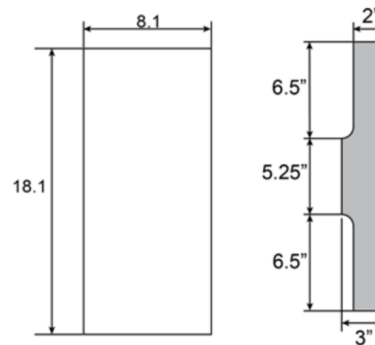

CLICK TO VIEW PRODUCT

Notes: