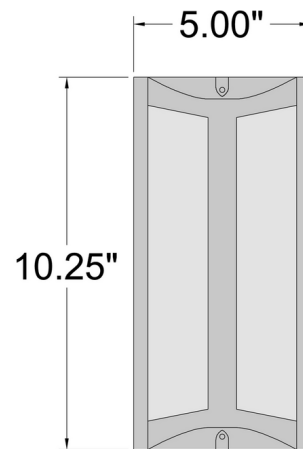

Shown in satin / white