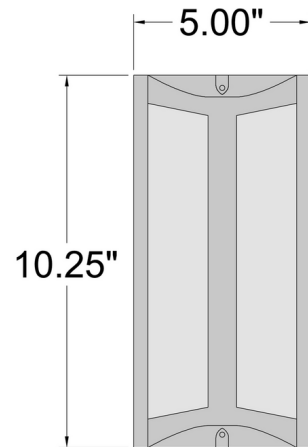

Shown in satin / white