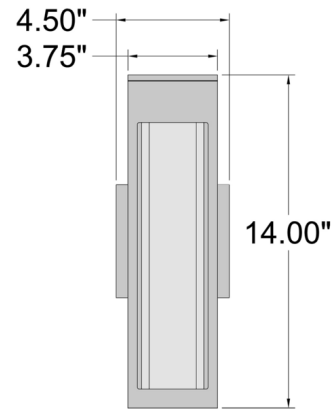

Lightology

lightology.com
866-954-4489
07-09-26

Project: _____
 Company: _____
 Location: _____ Fixture Type: _____
 SPEC #: **ACC980967**
 Approved On: _____ Approved By: _____

Soll Outdoor Wall Sconce By Access

Description

The Soll Outdoor Wall Sconce features steel construction with glass diffuser. Available in two sizes. Marine Grade. Suitable for commercial or residential use.

Shown in oil rubbed bronze / opal

Specifications

COLOR	Opal
BODY FINISH	Oil Rubbed Bronze
WATTAGE	12W
DIMMER	Low Voltage Electronic
DIMENSIONS	4.75"W x 14"H x 4.5"D
INTEGRATED LED MODULE	1 x LED/12W/120V LED
COUNTRY OF ORIGIN	China

Technical Information