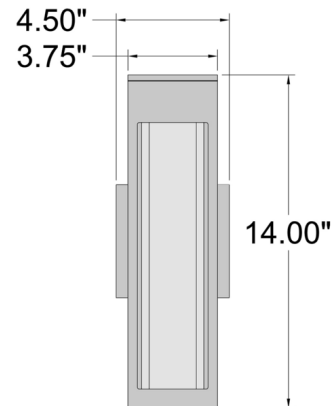

By Access

Description

The Soll Outdoor Wall Sconce features steel construction with glass diffuser. Available in two sizes. Marine Grade. Suitable for commercial or residential use.

Shown in oil rubbed bronze / opal

Specifications

COLOR	Opal
BODY FINISH	Oil Rubbed Bronze
WATTAGE	12W
DIMMER	Low Voltage Electronic
DIMENSIONS	4.75"W x 14"H x 4.5"D
INTEGRATED LED MODULE	1 x LED/12W/120V LED
COUNTRY OF ORIGIN	China

Technical Information