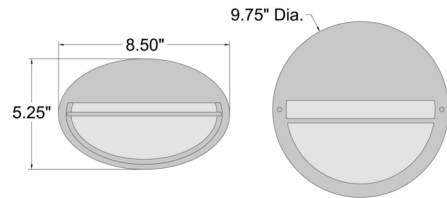

By Access

Description

The Clifton Eyelid Outdoor Bulkhead features steel construction with an opal glass diffuser. Available in round or oval shapes. Marine Grade. Suitable for commercial or residential use.

Shown in white / opal

Specifications

COLOR	Opal
BODY FINISH	White
WATTAGE	9W
DIMMER	Low Voltage Electronic
DIMENSIONS	8.5\"W x 5.25\"H x 4\"D
INTEGRATED LED MODULE	1 x LED/9W/120V LED
COUNTRY OF ORIGIN	China