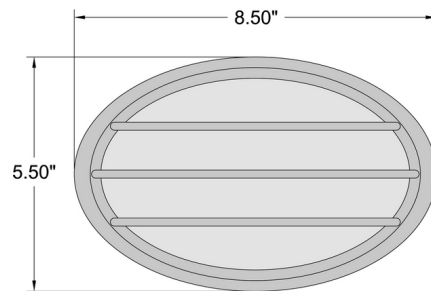

CLICK TO VIEW PRODUCT

Notes: