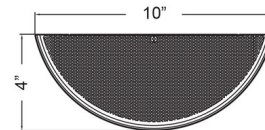

Description

The Artemis LED Wall Sconce adds a clean decorative look to your interior space. The smooth glass diffuser is complemented by a steel band frame. Suitable for commercial or residential use.

Shown in brushed steel / opal

Specifications

COLOR	Opal
BODY FINISH	Brushed Steel
WATTAGE	20W
DIMMER	Standard 120V
DIMENSIONS	10"W x 11"H x 4"D
BULB INCLUDED	2 x A19/Medium (E26)/10W/120V LED
COUNTRY OF ORIGIN	China