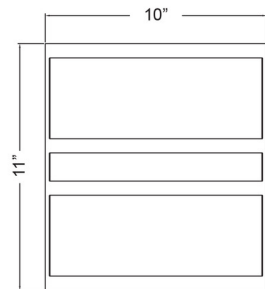

Description

The Artemis LED Wall Sconce adds a clean decorative look to your interior space. The smooth glass diffuser is complemented by a steel band frame. Suitable for commercial or residential use.

Shown in brushed steel / opal

Specifications

COLOR	Opal
BODY FINISH	Brushed Steel
WATTAGE	20W
DIMMER	Standard 120V
DIMENSIONS	10"W x 11"H x 4"D
BULB INCLUDED	2 x A19/Medium (E26)/10W/120V LED
COUNTRY OF ORIGIN	China