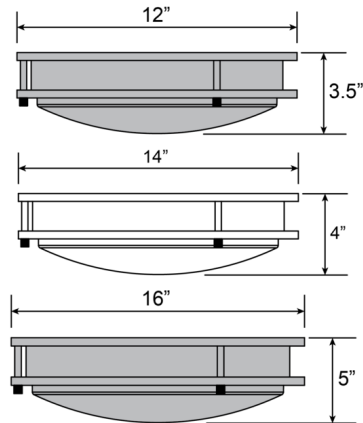

Shown in chrome / white