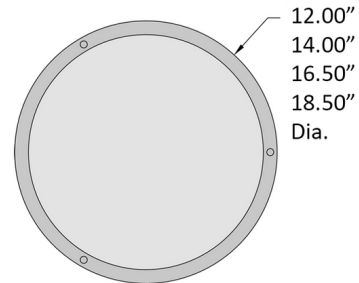

CLICK TO VIEW PRODUCT

Notes: