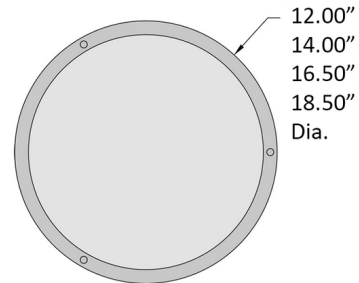

### Description

The Solero II Ceiling Light offers a simple, versatile look that integrates well into any interior space. A smooth acrylic diffuser is set within the metal frame and disperses LED light throughout the room. Suitable for commercial or residential use. Recommended dimmers: Lutron Skylark Contour CTCL-153P, Lutron Maestro CL MACL-153M, Lutron Diva DVCL-153P, Leviton Decora Sureslide 6674, Leviton Decora Sureslide 6672, Leviton Illumatech IPI06. Note: Some finishes are not available in every size.

### Specifications

COLOR	N/A
BODY FINISH	Brushed Steel
WATTAGE	20W
DIMMER	Standard 120V
DIMENSIONS	12"W x 4"H
INTEGRATED LED MODULE	1 x LED/20W/120V LED
COUNTRY OF ORIGIN	China

### Technical Information

LAMP LIFE	50000 hours
COLOR RENDERING	90 CRI
LAMP COLOR	3000K
LUMENS/WATT	50.30
LUMINOUS FLUX	1006 lumens

Shown in brushed steel

CLICK TO VIEW PRODUCT

Notes: