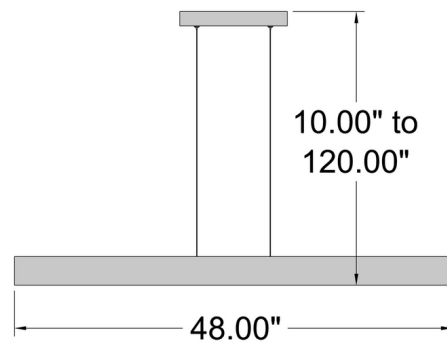

### Specifications

COLOR	White Acrylic
BODY FINISH	Matte White
WATTAGE	24W
DIMMER	Low Voltage Electronic
DIMENSIONS	48"L x 1"W x 3.5"H
INTEGRATED LED MODULE	1 x LED/24W/120V LED
COUNTRY OF ORIGIN	China

### Technical Information

PRODUCT DIMENSIONS	Max Overall Height: 120"
COLOR RENDERING	90 CRI
LAMP COLOR	3000K
LUMENS/WATT	81.46
LUMINOUS FLUX	1955 lumens

Shown in matte white / white acrylic

CLICK TO VIEW PRODUCT