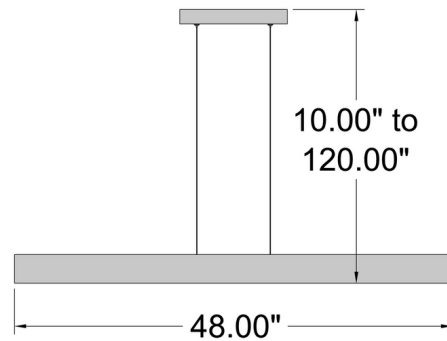

### Specifications

COLOR	White Acrylic
BODY FINISH	Matte White
WATTAGE	24W
DIMMER	Low Voltage Electronic
DIMENSIONS	48"L x 1"W x 3.5"H
INTEGRATED LED MODULE	1 x LED/24W/120V LED
COUNTRY OF ORIGIN	China

### Technical Information

PRODUCT DIMENSIONS	Max Overall Height: 120"
COLOR RENDERING	90 CRI
LAMP COLOR	3000K
LUMENS/WATT	81.46
LUMINOUS FLUX	1955 lumens

Shown in matte white / white acrylic

CLICK TO VIEW PRODUCT