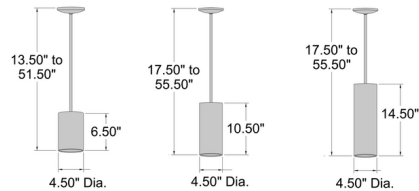

Lightology

lightology.com
866-954-4489
05-24-26

Project: _____

Company: _____

Location: _____ Fixture Type: _____

SPEC #: **ACC981036**

Approved On: _____ Approved By: _____

Pilson Pendant By Access

Description

The Pilson Pendant brings a clean, architectural vibe to your interior space. The cylindrical diffuser creates warm, ambient light down in your room. Note: 10.5 inch height is not available in matte black or satin.

Specifications

COLOR . . . . . N/A
BODY FINISH . . . . . Matte Black
WATTAGE 10W
DIMMER . . . . . Standard 120V
DIMENSIONS . . . . . 4.5"W x 14.5"H
BULB INCLUDED . . . . . 1 x A19/Medium (E26)/10W/120V LED
COUNTRY OF ORIGIN . . . . . China

Technical Information

COLOR RENDERING . . . . . 90 CRI
LAMP COLOR 3000K
LUMENS/WATT 80.00
LUMINOUS FLUX . . . . . 800 lumens

Shown in matte black

CLICK TO VIEW PRODUCT

Notes: