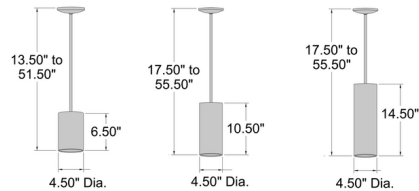

Lightology

lightology.com
866-954-4489
06-30-26

Project: _____

Company: _____

Location: _____ Fixture Type: _____

SPEC #: **ACC981038**

Approved On: _____ Approved By: _____

Pilson Pendant By Access

Description

The Pilson Pendant brings a clean, architectural vibe to your interior space. The cylindrical diffuser creates warm, ambient light down in your room. Note: 10.5 inch height is not available in matte Black or Satin.

Specifications

COLOR	N/A
BODY FINISH	Satin
WATTAGE	10W
DIMMER	Standard 120V
DIMENSIONS	4.5"W x 14.5"H
BULB INCLUDED	1 x A19/Medium (E26)/10W/120V LED
COUNTRY OF ORIGIN	China

Technical Information

PRODUCT DIMENSIONS	Downrods: One 6", One 16" and One 22" Included
COLOR RENDERING	90 CRI
LAMP COLOR	3000K
LUMENS/WATT	80.00
LUMINOUS FLUX	800 lumens

Shown in satin

CLICK TO VIEW PRODUCT

Notes: