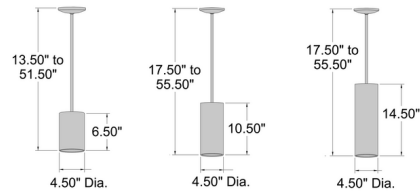

Lightology

lightology.com
866-954-4489
06-30-26

Project: _____

Company: _____

Location: _____ Fixture Type: _____

SPEC #: **ACC981038**

Approved On: _____ Approved By: _____

Pilson Pendant By Access

Description

The Pilson Pendant brings a clean, architectural vibe to your interior space. The cylindrical diffuser creates warm, ambient light down in your room. Note: 10.5 inch height is not available in matte Black or Satin.

Specifications

COLOR . . . . . N/A
BODY FINISH . . . . . Satin
WATTAGE 10W
DIMMER . . . . . Standard 120V
DIMENSIONS . . . . . 4.5"W x 14.5"H
BULB INCLUDED . . . . . 1 x A19/Medium (E26)/10W/120V LED
COUNTRY OF ORIGIN . . . . . China

Technical Information

PRODUCT DIMENSIONS . . . . . Downrods: One 6", One 16" and One 22" Included
COLOR RENDERING . . . . . 90 CRI
LAMP COLOR 3000K
LUMENS/WATT 80.00
LUMINOUS FLUX . . . . . 800 lumens

Shown in satin

CLICK TO VIEW PRODUCT

Notes: