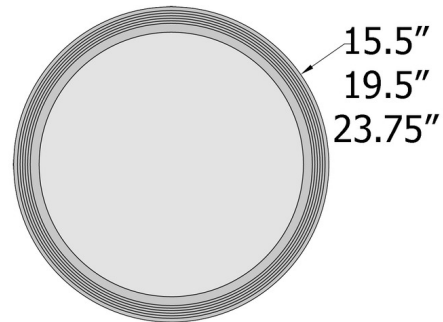

Shown in matte black / white acrylic