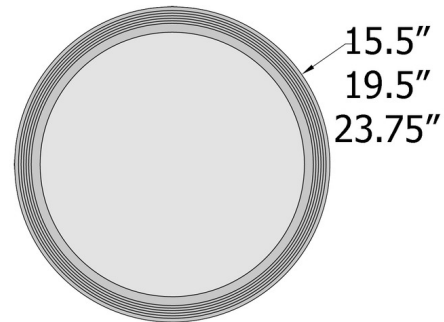

Shown in matte black / white acrylic