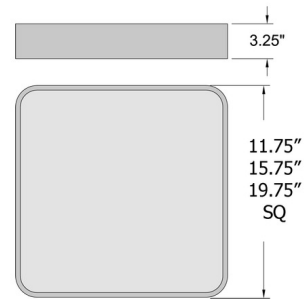

Shown in satin / acrylic

Specifications

COLOR	Acrylic
BODY FINISH	Satin
WATTAGE	16W
DIMMER	Low Voltage Electronic
DIMENSIONS	11.75"W x 3.25"H
INTEGRATED LED MODULE	1 x LED/16W/120V LED
COUNTRY OF ORIGIN	China