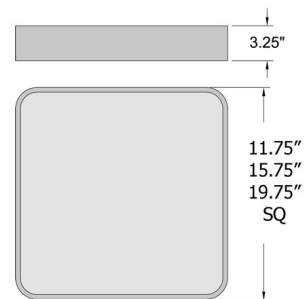

Shown in satin / acrylic

Specifications

COLOR	Acrylic
BODY FINISH	Satin
WATTAGE	16W
DIMMER	Low Voltage Electronic
DIMENSIONS	11.75"W x 3.25"H
INTEGRATED LED MODULE	1 x LED/16W/120V LED
COUNTRY OF ORIGIN	China