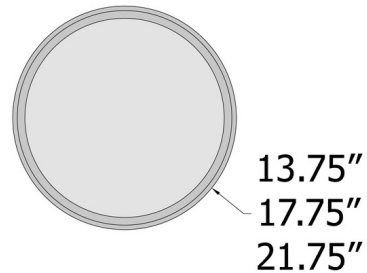

CLICK TO VIEW PRODUCT

Notes: