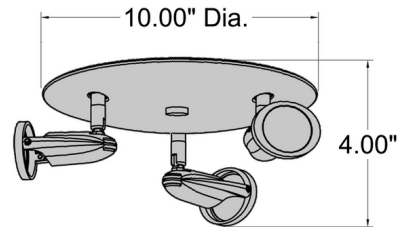

By Access

Description

The Cobra Spot Light features three adjustable heads attached to a large round canopy. This fixture comes in a Black or Brushed Steel finish. ETL listed. Suitable for commercial or residential use.

Shown in black

Specifications

COLOR	N/A
BODY FINISH	Black
WATTAGE	18W
DIMMER	Low Voltage Electronic
DIMENSIONS	10"W x 4"H
BULB INCLUDED	3 x MR16/GU10/6W/120V LED
OTHER BULB OPTIONS	3 x MR16/GU10/120V LED
COUNTRY OF ORIGIN	China