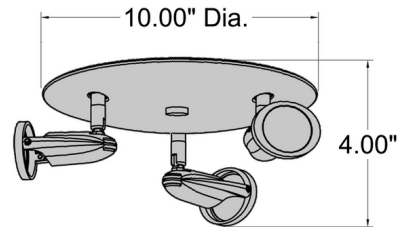

### Description

The Cobra Spot Light features three adjustable heads attached to a large round canopy. This fixture comes in a Black or Brushed Steel finish. ETL listed. Suitable for commercial or residential use.

### Specifications

COLOR	N/A
BODY FINISH	Black
WATTAGE	18W
DIMMER	Low Voltage Electronic
DIMENSIONS	10"W x 4"H
BULB INCLUDED	3 x MR16/GU10/6W/120V LED
OTHER BULB OPTIONS	3 x MR16/GU10/120V LED
COUNTRY OF ORIGIN	China